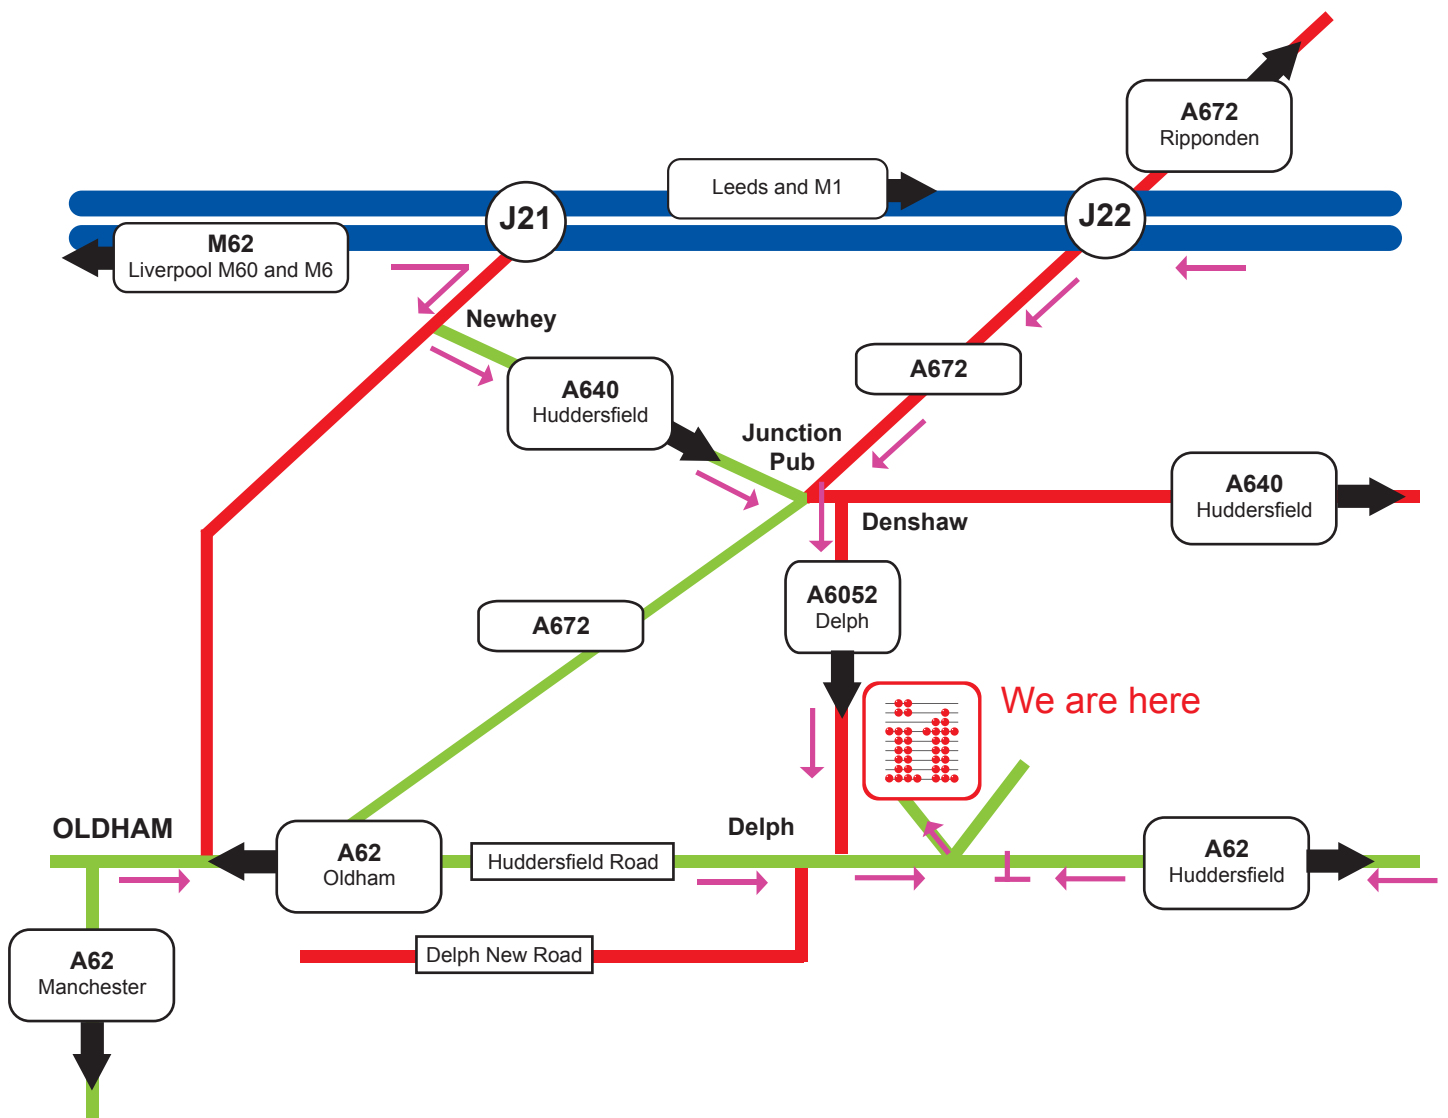

Inclusive Technology Guide in map

Inclusive Technology is located just south of Delph on the A62 at Riverside Court.

Visitors arriving via the **M62** are best leaving via **J22** (the Saddleworth exit).

Proceed south to Denshaw.

At Denshaw crossroads turn left and immediately right towards Delph. Follow the road to and through the quaint village of Delph. On meeting the A62 crossroads, turn left towards Huddersfield and then immediate left again onto Saddleworth Business Centre. Take the first left hand turn to Riverside Court.